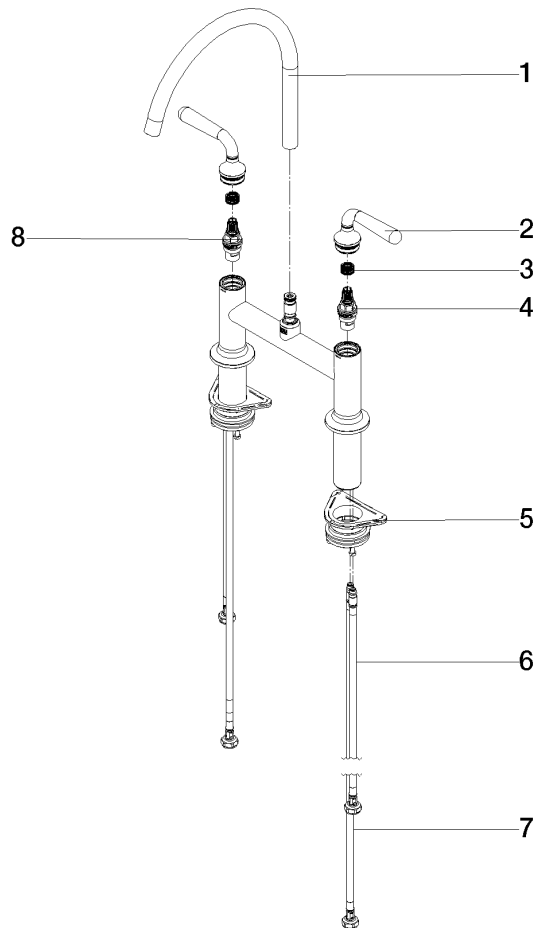

19 815 809

- 241mm projection
- pivotable spout 360°
- air-enriched flow
- max. flow 7 l/min at 3 bar flow pressure
- lead-free
- This product can help a building meet the requirements of Green Building Rating Systems, e.g. LEED®, BREEAM®, DGNB

Recommended miscellaneous

VAIA Dispenser with rosette - Chrome 82 434 809-00

19 815 809

mm [inches]
1:5

Flow rate chart

Certificates

LGA_38632.

19 815 809

Spare parts list

No.	Item Number	Name	Quantity used	Delivery time
1	90 28 22 396 00-00	spout	1	10
2	90 20 80 057 00-00	handle	2	10
3	90 12 12 232 00 90	fixing cap	2	2
4	90 90 03 130 00 90	top	1	2
5	04 30 11 040 00 90	fixing set	2	2
6	04 30 04 100 00 90	hose	2	2
7	04 30 04 101 00 90	hose	2	2
8	90 90 03 131 00 90	top	1	2