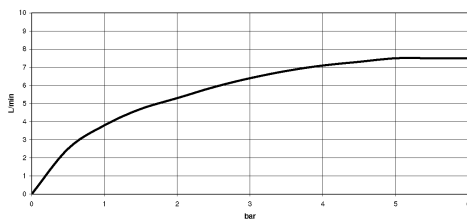

19 815 809

- 241mm projection
- pivotable spout 360°
- air-enriched flow
- max. flow 7 l/min at 3 bar flow pressure
- lead-free
- This product can help a building meet the requirements of Green Building Rating Systems, e.g. LEED®, BREEAM®, DGNB

Recommended miscellaneous

VAIA Dispenser with rosette - Chrome 82 434 809-00

19 815 809

mm [inches]
1:5

Flow rate chart

Certificates

LGA_38632.

19 815 809