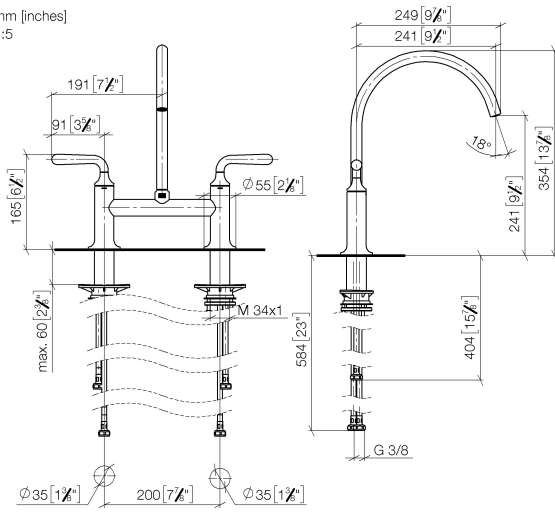

19 815 809

- 241mm projection
- pivotable spout 360°
- air-enriched flow
- max. flow 7 l/min at 3 bar flow pressure
- lead-free
- This product can help a building meet the requirements of Green Building Rating Systems, e.g. LEED®, BREEAM®, DGNB

Recommended miscellaneous

VAIA Dispenser with rosette - Chrome 82 434 809-00

19 815 809

mm [inches]
1:5

Flow rate chart

Certificates

LGA_38632.

19 815 809

Spare parts list

No.	Item Number	Name	Quantity used	Delivery time
1	90 28 22 396 00-00	spout	1	10
2	90 20 80 057 00-00	handle	2	10
3	90 12 12 232 00 90	fixing cap	2	2
4	90 90 03 130 00 90	top	1	2
5	04 30 11 040 00 90	fixing set	2	2
6	04 30 04 100 00 90	hose	2	2
7	04 30 04 101 00 90	hose	2	2
8	90 90 03 131 00 90	top	1	2